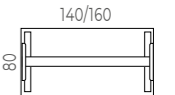

LONGO CREDENZA

155 x 40 x 88 cm Credenza
Black Frame with levelers
White melamine frame
White melamine shelves
Black glass sliding doors

Longo Storage	Reference	Total RRP
155 x 50 x 88 cm	LNA518059	1.012,20