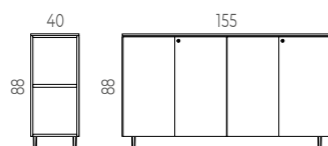

LONGO CREDENZA

Description	Measurements	Desk Ref.	Total RRP
155 x 40 x 69cm Credenza Black Frame with levelers White melamine frame White melamine shelves Black glass sliding doors	155 x 50 x 69cm	LNA518059	1.012,20

Products marked with this icon are specific products held for quick shipping; after order confirmation, they are made ready (5 working days) for shipping in the next load.