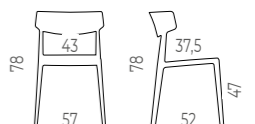

Efit Chair	Reference	Total RRP
White PP - White Polyamide Base	EF4211T82	340,20
Black PP - Black Polyamide Base	EF4213T82	340,20

FINISHES

WING CHAIR

Polypropylene Backrest and Seat
Rubber or Felt Tips

Wing Chair	Reference	Total RRP
White PP	WG1000	117,60
Grey PP	WG1021	117,60
Blue PP	WG1013	117,60
Dark Orange PP	WG1016	117,60
Mustard PP	WG1024	117,60
Pistachio PP	WG1025	117,60
Black PP	WG1010	130,20