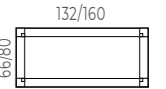

LONGO DESK

19mm white melamine surface
White Frame
ABS injected leveler with anti-slip pad.
T-type "Push Latch" Cable Access
Metal cable tray

Longo Desk	Cable Access	Desk Ref.	Cable Tray	Total RRP
132 x 66 x 74cm	No	LNM631000		522,20
132 x 80 x 74cm	Push-Latch	LNM131000T	TT10	641,20
160 x 80 x 74cm	Push-Latch	LNM141000T	TT10	673,40