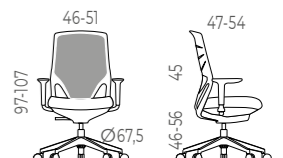

EFIT TASK SEATING

Polypropylene backrest in white or black
Adaptive Lumbar Support
Upholstered Seat and Backrest in black
2D armrests: adjustable in height and distance between armrests
4 position Syncro Mechanism
Trasla 7 position seat Mechanism
Gas lift height adjustment
White or Black Polyamide Base
Silent black wheels

Efit Chair	Reference	Total RRP
White PP - White Polyamide Base	EF1511T82	408,80
Black PP - Black Polyamide Base	EF1513T82	408,80