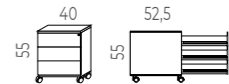

MOBILE PEDESTAL

3 fully removable drawers
Black steel frame
Security key and Pen Tray
Standard safety wheels
Anti-tipping system

Pedestal	Reference	Total RRP
40 x 52.5 x 55cm	J63208	289,80