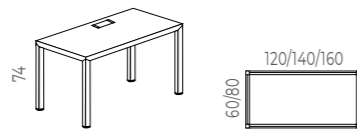

FIXED HEIGHT DESKS - 74cm

PRISMA DESK

Description	Measurements	Cable Access	Desk Ref.	Cable Tray	Total RRP
19mm Lime Oak melamine surface Hot rolled steel profile - Lime Oak (imitation wood) ABS injected leveler with anti-slip pad. White T-type "Push Latch" Cable Access White metal cable tray	120 x 60 x 74cm	No	PM12F11	40180	492,80
	120 x 80 x 74cm	Push-Latch	PM11F11T	40180	557,20
	140 x 80 x 74cm	Push-Latch	PM13F11T	40100	572,60
	160 x 80 x 74cm	Push-Latch	PM14F11T	40120	592,20