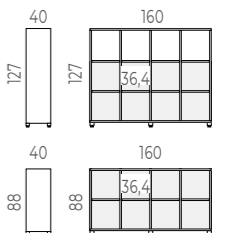

DESCRIPTION	REF.	UNITS	RRP
1	Vital Pro Desk - 140 x 80 x 74cm - White finish surface and white frame.	VR5131000T	1	373,80
	White steel cable tray for cable management	58620		
2	Melamine Storage - 80 x 42 x 150cm - White Finish and White hinged doors.	AR84400	1	347,20
3	Cubic Storage - 160 x 40 x 88cm - White Finish	NL10100	1	474,60
4	TRIM Chair - White frame. 2D armrests and lumbar support. White aluminium base. Black Upholstered Seat and Black Technical Mesh Backrest.	TR304210T82	1	499,80
	TOTAL			1.695,40

FINISHES

VITAL PRO DESK

25mm White melamine surface
Metal steel tube legs in White
ABS injected leveler with anti-slip pad.
T-type "Push Latch" Cable Access
Metal cable tray

Vital Pro Desk	Cable Access	Desk Ref.	Cable Tray	Total RRP
120 x 80 x 74cm	Push-Latch	VR5121000T	58600	351,40
140 x 80 x 74cm	Push-Latch	VR5131000T	58620	373,80
160 x 80 x 74cm	Push-Latch	VR5141000T	58640	394,80

MELAMINE STORAGE

80 x 42 x 150cm Credenza
White melamine frame
White melamine shelves
Hinged Melamine Doors
White aluminium handles
Security key and Pen Tray
Anti-moisture foot with levelers

Melamine Storage	Reference	Total RRP
80 x 42 x 150cm	AR84400	347,20
80 x 42 x 185cm	AR85400	415,80

CUBIC STORAGE

30mm Melamine surface in white
30mm Melamine sides, base, and shelves in white
10mm Melamine back panel in white
Black Polyamide leveler

Cubic Storage	Reference	Total RRP
160 x 40 x 88cm	NL10100	474,60
160 x 40 x 127cm	NL15100	604,80

TRIM TASK SEATING

White or black frame
Lumbar Support
Upholstered seat in black
Technical mesh backrest in black
2D armrests: adjustable in height and distance between armrests
4 position Syncro Mechanism
Trasla 7 position seat Mechanism
Gas lift height adjustment
White Aluminium or Black Polyamide Base
Silent black wheels