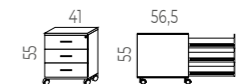

MOBILE PEDESTAL
3 fully removable drawers
White melamine frame
White aluminium handles
Security key and Pen Tray
Standard safety wheels

Pedestal	Reference	Total RRP
41 x 56,5 x 55cm	J83200	187,60