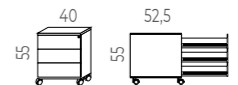

MOBILE PEDESTAL

3 fully removable drawers
Black steel frame
Security key and Pen Tray
Standard safety wheels
Anti-tipping system

Pedestal	Reference	Total RRP
40 x 52.5 x 55cm	J63208	289,80

TNK FLEX TASK SEATING

Black frame
Upholstered seat in Melange Grey
Melange Grey Upholstered TEX Backrest
Height adjustable and 360° tilting backrest
3D armrests: height, backwards/forwards, sideward.
Height adjustable Lumbar Support
4 position Syncro Mechanism
Trasla 7 position seat Mechanism
Gas lift height adjustment
Base: Black Polyamide or Black Aluminium
Silent black wheels

TNK Flex Chair	Reference	Total RRP
Black Polyamide Base	Z5263BM14	749,00
Black aluminium base	Z5268BM14	817,60