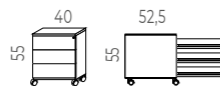

LONGO CREDENZA

Description	Measurements	Reference	Total RRP
3 fully removable drawers Black steel frame Security key and Pen Tray Standard safety wheels Anti-tipping system	40 x 52.5 x 55cm	J63208	289,80

WE LOVE
Wellbeing

www.actiu.com