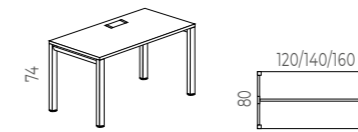

VITAL PRO DESK

Description	Measurements	Cable Access	Desk Ref.	Cable Tray	Total RRP
25mm White melamine surface Metal steel tube legs in White ABS injected leveler with anti-slip pad. T-type "Push Latch" Cable Access Metal cable tray	120 x 80 x 74cm	Push-Latch	VR5121000T	58600	351,40
	140 x 80 x 74cm	Push-Latch	VR5131000T	58620	373,80
	160 x 80 x 74cm	Push-Latch	VR5141000T	58640	394,80