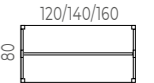

VITAL PRO DESK

25mm White melamine surface
Metal steel tube legs in White
ABS injected leveler with anti-slip pad.
T-type "Push Latch" Cable Access
Metal cable tray

Vital Pro Desk	Cable Access	Desk Ref.	Cable Tray	Total RRP
120 x 80 x 74cm	Push-Latch	VR5121000T	58600	351,40
140 x 80 x 74cm	Push-Latch	VR5131000T	58620	373,80
160 x 80 x 74cm	Push-Latch	VR5141000T	58640	394,80