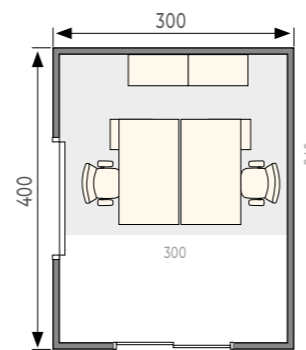

	DESCRIPTION	REF.	UNITS	RRP
1	Mobility Desk - 140 x 164 x 64-129cm - Height-adjustable Desk. Surface in White and frame in Black.	MP673P8002T	1	2.605,40
	Black steel cable tray for cable management	61628		
	Screen for double desks. Melange grey upholstery	ZB24182M14		
2	Melamine Storage - 80 x 42 x 150cm - White Finish and White hinged doors.	AR84400	2	694,40
3	Mobile pedestal - 40 x 52.5 x 55cm - 3 drawer Black Steel Finish model. Key.	J63208	2	579,60
4	TNK Flex Chair - Black frame. 3D armrests and lumbar support. Black aluminium base. Seat and Tex Backrest in upholstered Grey Melange.	Z5268BM14	2	1.635,20
	TOTAL			5.514,60