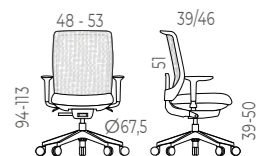

TRIM TASK SEATING

White or black frame
Lumbar Support
Upholstered seat in black
Technical mesh backrest in black
2D armrests: adjustable in height and distance between armrests
4 position Syncro Mechanism
Trasla 7 position seat Mechanism
Gas lift height adjustment
White Aluminium or Black Polyamide Base
Silent black wheels

TRIM Chair	Reference	Total RRP
White PP - White Aluminium Base	TR304210T82	499,80
Black PP - Black Polyamide Base	TR384233T82	459,20