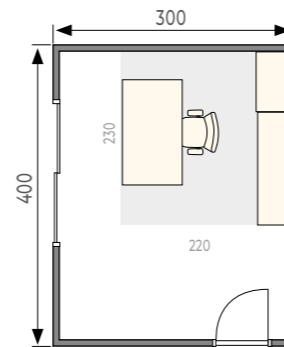

DESCRIPTION	REF.	UNITS	RRP
1	Vital Pro Desk - 140 x 80 x 74cm - White finish surface and white frame.	VR5131000T	1	373,80
	White steel cable tray for cable management	58620		
2	Melamine Storage - 80 x 42 x 150cm - White Finish and White hinged doors.	AR84400	1	347,20
3	Cubic Storage - 160 x 40 x 88cm - White Finish	NL10100	1	474,60
4	TRIM Chair - White frame. 2D armrests and lumbar support. White aluminium base. Black Upholstered Seat and Black Technical Mesh Backrest.	TR304210T82	1	499,80
	TOTAL			1.695,40