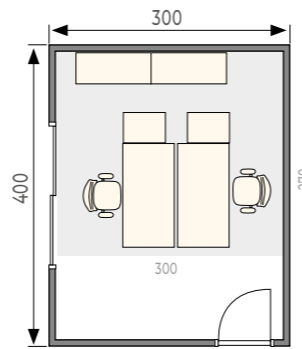

Efit Chair	Reference	Total RRP
White PP - White Polyamide Base	EF1511T82	408,80
Black PP - Black Polyamide Base	EF1513T82	408,80

FINISHES

	DESCRIPTION	REF.	UNITS	RRP
1	Talent 500 Desk - Folding, height-adjustable desk with wheels. 120 x 69 x 74-104cm White surface and white frame.	TL572L0000	2	1.615,60
2	Melamine Storage - 100 x 42 x 150cm - White Finish and White hinged doors.	AR84400	2	817,60
3	Mobile pedestal - 41 x 56.5 x 55cm - 3 drawer White Melamine Finish model. Key.	J83200	2	375,20
4	Efit Chair - Efit Series 10. White backrest. 2D armrests White Polyamide Base. Upholstered seat and backrest. in black.	EF1511T82	2	817,60
	TOTAL			3.626,00