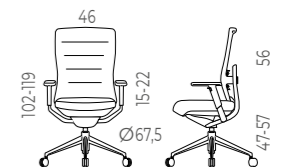

80 x 42 x 150cm Credenza
White melamine frame
White melamine shelves
Hinged Melamine Doors
White aluminium handles
Security key and Pen Tray
Anti-moisture foot with levelers

Melamine Storage	Reference	Total RRP
80 x 42 x 150cm	AR84400	347,20
80 x 42 x 185cm	AR85400	415,80

MOBILE PEDESTAL

3 fully removable drawers
Black steel frame
Security key and Pen Tray
Standard safety wheels
Anti-tipping system

Pedestal	Reference	Total RRP
40 x 52.5 x 55cm	J63208	289,80

TNK FLEX TASK SEATING

Black frame
Upholstered seat in Melange Grey
Melange Grey Upholstered TEX Backrest
Height adjustable and 360° tilting backrest
3D armrests: height, backwards/forwards, sideward.
Height adjustable Lumbar Support
4 position Syncro Mechanism
Trasla 7 position seat Mechanism
Gas lift height adjustment
Base: Black Polyamide or Black Aluminium
Silent black wheels