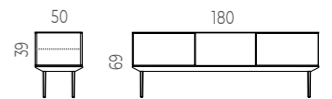

NOOM CHAIR

Series 30 Model
Semi-upholstered backrest
Two colour French Seams:
• M14 Grey Melange Interior
• M22 Dark Grey Melange External
4 spoke base - White Aluminium
Silent wheels

Noom 30 Chair	Reference	Total RRP
White aluminium base	NM32503M14	691,60
Black aluminium base	NM32583M14	691,60