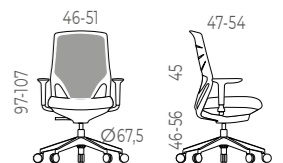

EFIT TASK SEATING
Polypropylene backrest in white or black
Adaptive Lumbar Support
Upholstered Seat and Backrest in black
2D armrests: adjustable in height and distance between armrests
4 position Syncro Mechanism
Trasla 7 position seat Mechanism
Gas lift height adjustment
White or Black Polyamide Base
Silent black wheels

Efit Chair	Reference	Total RRP
White PP - White Polyamide Base	EF1511T82	408,80
Black PP - Black Polyamide Base	EF1513T82	408,80