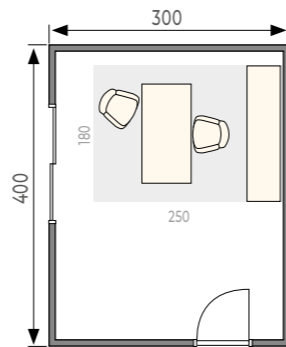

LONGO DESK

19mm white melamine surface
White Frame
ABS injected leveler with anti-slip pad.
T-type "Push Latch" Cable Access
Metal cable tray

Longo Desk	Cable Access	Desk Ref.	Cable Tray	Total RRP
132 x 66 x 74cm	No	LNM631000		522,20
132 x 80 x 74cm	Push-Latch	LNM131000T	TT10	641,20
160 x 80 x 74cm	Push-Latch	LNM141000T	TT10	673,40