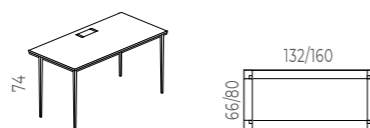

LONGO DESK

Description	Measurements	Cable Access	Desk Ref.	Cable Tray	Total RRP
19mm white melamine surface White Frame ABS injected leveler with anti-slip pad. T-type "Push Latch" Cable Access Metal cable tray	132 x 66 x 74cm	No	LN631000	--	522,20
	132 x 80 x 74cm	Push-Latch	LN131000T	T110	641,20
	160 x 80 x 74cm	Push-Latch	LN141000T	T110	673,40

Products marked with this icon are specific products held for quick shipping; after order confirmation, they are made ready (5 working days) for shipping in the next load.