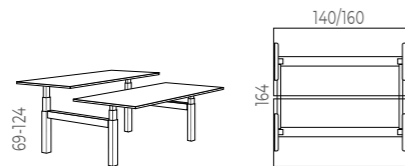

DOUBLE MOBILITY STEP DESK

Description	Measurements	Cable Access	Desk Ref.	Screen	Cable Tray	Total RRP
Desk with electric height control - 2 Motors Height Range: 64-129cm. 25mm White melamine surface Metal steel tube legs in Black Aluminium injected leg in Black ABS injected leveler with anti-slip pad. T-type "Push Latch" Cable Access Metal cable tray Screen for double desks. Melange grey upholstery	140 x 80 x 74cm	Push-Latch	MP673P8002T	ZB24I82M14	61628	2.605,40
	160 x 80 x 74cm	Push-Latch	MP674P8002T	ZB25I82M14	61648	2.644,60

Products marked with this icon are specific products held for quick shipping; after order confirmation, they are made ready (5 working days) for shipping in the next load.