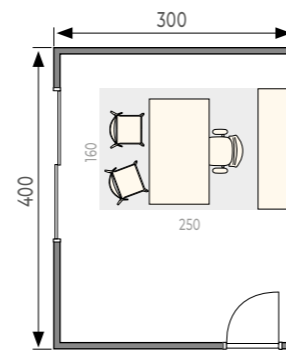

PRISMA DESK

19mm White melamine surface
Hot rolled steel profile - Lime Oak (imitation wood)
ABS injected leveler with anti-slip pad.
White T-type "Push Latch" Cable Access
White metal cable tray

Prisma Desk	Cable Access	Desk Ref.	Cable Tray	Total RRP
120 x 60 x 74cm	No	PM12F01	40180	492,80
120 x 80 x 74cm	Push-Latch	PM11F01T	40180	557,20
140 x 80 x 74cm	Push-Latch	PM13F01T	40100	572,60
160 x 80 x 74cm	Push-Latch	PM14F01T	40120	592,20