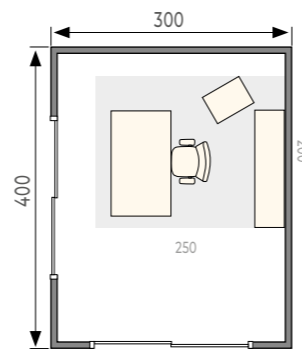

MOBILITY DESK

Desk with electric height control - 2 Motors H 64-129cm.
25mm White melamine surface
Metal steel tube legs in Black
Aluminium injected leg in Black
ABS injected leveler with anti-slip pad.
T-type "Push Latch" Cable Access
Metal cable tray

Mobility Desk	Cable Access	Desk Ref.	Cable Tray	Total RRP
140x80x64-129 cm	Push-Latch	MP613P8002T	61628	1.191,40
160x80x64-129 cm	Push-Latch	MP614P8002T	61648	1.202,60