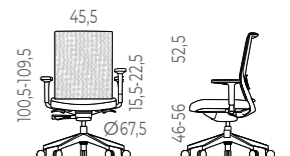

DESCRIPTION	REF.	UNITS	RRP
1	Prisma Desk - 120 x 80 x 74cm - Lime Oak finish with cable Cable Access	PM11FIT	1	557,20
	White steel cable tray for cable management	40180		
2	Prisma Credenza - 160 x 45 x 69cm - Lime Oak Finish and white sliding doors.	PMA1601	1	546,00
3	Mobile pedestal - 41 x 56.5 x 55cm - 3 drawer Lime Oak Finish model. White aluminium handles. Key.	J83211	1	187,60
4	Stay Chair - Stay with 2D armrests and lumbar support. White frame. White polyamide base. Black seat. Technical Harlequin mesh backrest in black	91012T82	1	387,80
TOTAL				1.678,60

PRISMA DESK

19mm Lime Oak melamine surface
Hot rolled steel profile - Lime Oak (imitation wood)
ABS injected leveler with anti-slip pad.
White T-type "Push Latch" Cable Access
White metal cable tray

Prisma Desk	Cable Access	Desk Ref.	Cable Tray	Total RRP
120 x 60 x 74cm	No	PM12FIT	40180	492,80
120 x 80 x 74cm	Push-Latch	PM11FIT	40180	557,20
140 x 80 x 74cm	Push-Latch	PM13FIT	40100	572,60
160 x 80 x 74cm	Push-Latch	PM14FIT	40120	592,20

PRISMA CREDENZA

160 x 45 x 69cm Credenza
Lime Oak melamine frame
Lime Oak melamine shelves
White melamine sliding doors
Leveler base

Prisma Storage	Reference	Total RRP
160 x 45 x 69cm	PMA1601	546,00

MOBILE PEDESTAL

3 fully removable drawers
Lime Oak melamine frame
White aluminium handles
Security key and Pen Tray
Standard safety wheels

Pedestal	Reference	Total RRP
41 x 56.5 x 55cm	J83211	187,60

STAY TASK SEATING

White frame
Upholstered seat in black
Technical mesh backrest in black
2D armrests: adjustable in height and distance between armrests
Height adjustable Lumbar Support
4 position Syncro Mechanism
Trasla 7 position seat Mechanism
Gas lift height adjustment
Base: White Polyamide or White Aluminium
Silent black wheels