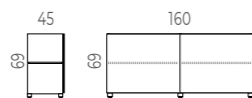

PRISMA CREDENZA

Description	Measurements	Reference	Total RRP
160 x 45 x 69cm Credenza Lime Oak melamine frame Lime Oak melamine shelves White melamine sliding doors Leveler base	160 x 45 x 69cm	PMA1601	546,00