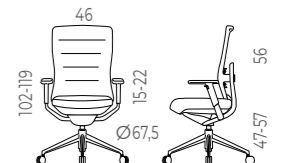

DESCRIPTION	REF.	UNITS	RRP
1	Mobility Desk - 140 x 80 x 64-129cm - Height-adjustable Desk. Surface in White and frame in Black.	MP613P8002T	1	1.191,40
	Black steel cable tray for cable management	61628		
2	Longo Credenza - 155 x 40 x 88cm - White Finish and black glass sliding doors.	LNA518059	1	1.012,20
3	Mobile pedestal - 40 x 52.5 x 55cm - 3 drawer Black Steel Finish model. Key.	J63208	1	289,80
4	TNK Flex Chair - Black frame. 3D armrests and lumbar support. Black aluminium base. Seat and Tex Backrest in upholstered Grey Melange.	Z5268BM14	1	817,60
	TOTAL			3.311,00

MOBILITY DESK

Desk with electric height control - 2 Motors H 64-129cm.
25mm White melamine surface
Metal steel tube legs in Black
Aluminium injected leg in Black
ABS injected leveler with anti-slip pad.
T-type "Push Latch" Cable Access
Metal cable tray

Mobility Desk	Cable Access	Desk Ref.	Cable Tray	Total RRP
140x80x64-129 cm	Push-Latch	MP613P8002T	61628	1.191,40
160x80x64-129 cm	Push-Latch	MP614P8002T	61648	1.202,60

LONGO CREDENZA

155 x 40 x 88 cm Credenza
Black Frame with levelers
White melamine frame
White melamine shelves
Black glass sliding doors

Longo Storage	Reference	Total RRP
155 x 50 x 88 cm	LNA518059	1.012,20

MOBILE PEDESTAL

3 fully removable drawers
Black steel frame
Security key and Pen Tray
Standard safety wheels
Anti-tipping system

Pedestal	Reference	Total RRP
40 x 52.5 x 55cm	J63208	289,80

TNK FLEX TASK SEATING

Black frame
Upholstered seat in Melange Grey
Melange Grey Upholstered TEX Backrest
Height adjustable and 360° tilting backrest
3D armrests: height, backwards/forwards, sideward.
Height adjustable Lumbar Support
4 position Syncro Mechanism
Trasla 7 position seat Mechanism
Gas lift height adjustment
Base: Black Polyamide or Black Aluminium
Silent black wheels