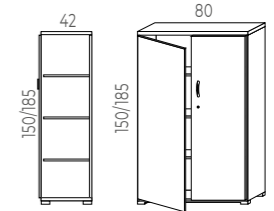

Melamine Storage	Reference	Total RRP
80 x 42 x 150cm	AR84400	347,20
80 x 42 x 185cm	AR85400	415,80