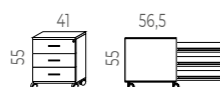

MOBILE PEDESTAL- MELAMINE

Description	Measurements	Reference	Total RRP
3 fully removable drawers Lime Oak melamine frame White aluminium handles Security key and Pen Tray Standard safety wheels	41 x 56.5 x 55cm	J83211	187,60