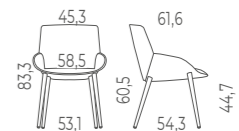

DESCRIPTION	REF.	UNITS	RRP
1	Longo Desk - 132 x 66 x 74cm - White finish surface and white frame.	LNM631000	1	522,20
2	Longo Credenza - 160 x 50 x 69cm - White Finish and white glass sliding doors.	LNA120152	1	875,00
3	Noom S30 Chair - Medium Backrest. Two colour French Seams: Grey Melange Interior and Dark Grey Melange External. 4 white aluminium spoke base	NM32503M14	1	691,60
4	Noom S30 Chair - Medium backrest. Two colour French Seams: Grey Melange Interior and Dark Grey Melange External. 4 beech wood leg base.	NM32113M14	1	627,20
TOTAL				2.716,00

LONGO DESK

19mm white melamine surface
White Frame
ABS injected leveler with anti-slip pad.
T-type "Push Latch" Cable Access
Metal cable tray

Longo Desk	Cable Access	Desk Ref.	Cable Tray	Total RRP
132 x 66 x 74cm	No	LNM631000		522,20
132 x 80 x 74cm	Push-Latch	LNM131000T	TT10	641,20
160 x 80 x 74cm	Push-Latch	LNM141000T	TT10	673,40

LONGO CREDENZA

180 x 50 x 69cm Credenza
White Frame with levelers
White melamine frame
White melamine shelves
White glass sliding doors

Longo Storage	Reference	Total RRP
180 x 50 x 69cm	LNA120152	875,00

NOOM CHAIR

Series 30 Model
Semi-upholstered backrest
Two colour French Seams:
• M14 Grey Melange Interior
• M22 Dark Grey Melange External
4 spoke base - White Aluminium
Silent wheels

Noom 30 Chair	Reference	Total RRP
White aluminium base	NM32503M14	691,60
Black aluminium base	NM32583M14	691,60

NOOM CHAIR

Series 30 Model
Semi-upholstered backrest
Two colour French Sewing:
• M14 Grey Melange Interior
• M22 Dark Grey Melange External
4 leg base of Natural Beech Wood

Noom 30 Chair	Reference	Total RRP
4 Beech Wood Legs	NM32113M14	627,20

FINISHES

WHITE MELAMINE   GLASS WHITE   WHITE ALUMINIUM   MELANGE GRIS   MELANGE BLACK   WHITE ALUMINIUM   WOOD NATURAL BEECH