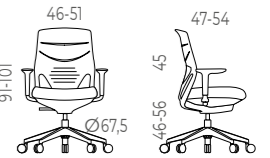

EFIT TASK SEATING

Polypropylene backrest in white or black
Adaptive Lumbar Support
Upholstered seat in black
2D armrests: adjustable in height and distance between armrests
4 position Syncro Mechanism
Trasla 7 position seat Mechanism
Gas lift height adjustment
White or Black Polyamide Base
Silent black wheels

Efit Chair	Reference	Total RRP
White PP - White Polyamide Base	EF4211T82	340,20
Black PP - Black Polyamide Base	EF4213T82	340,20