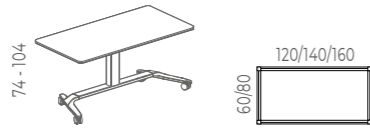

TALENT 500 DESK

Description	Measurements	Desk Ref.	Total RRP
25mm White melamine surface with protective rubber edges Folding desk top with locking/unlocking system Gas lift height adjustment system Two piece aluminium telescopic central column. White finish Aluminium injected legs in white Stacking protection on legs 65mm diameter wheels. 2 locked and 2 unlocked.	120 x 69 x 74-104cm	TL572L0000	807,80
	138 x 69 x 74-104cm	TL573L0000	826,00
	160 x 69 x 74-104cm	TL574L0000	845,60