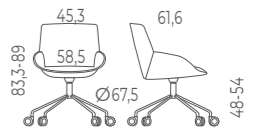

NOOM CHAIR

Series 30 Model
Semi-upholstered backrest
Two colour French Sewing:
• M14 Grey Melange Interior
• M22 Dark Grey Melange External
4 leg base of Natural Beech Wood

Noom 30 Chair	Reference	Total RRP
4 Beech Wood Legs	NM32113M14	627,20