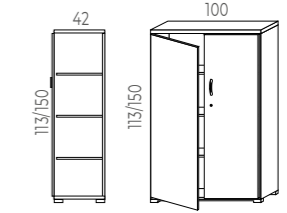

MELAMINE STORAGE

100 x 42 x 150cm Storage
White melamine frame
White melamine shelves
Hinged Melamine Doors
White aluminium handles
Security key and Pen Tray
Anti-moisture foot with levelers

Melamine Storage	Reference	Total RRP
100 x 42 x 113cm	AR13400	347,20
100 x 42 x 150cm	AR14400	408,80

MOBILE PEDESTAL

3 fully removable drawers
White melamine frame
White aluminium handles
Security key and Pen Tray
Standard safety wheels

Pedestal	Reference	Total RRP
41 x 56.5 x 55cm	J83200	187,60