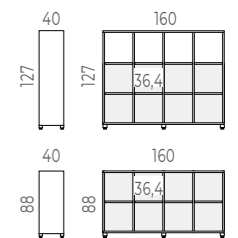

MOBILE PEDESTAL
3 fully removable drawers
White melamine frame
White aluminium handles
Security key and Pen Tray
Standard safety wheels

Pedestal	Reference	Total RRP
41 x 56,5 x 55cm	J83200	187,60