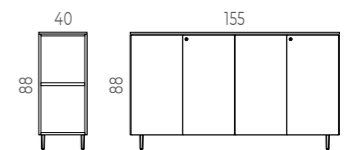

DESCRIPTION	REF.	UNITS	RRP
1	Mobility Desk - 140 x 80 x 64-129cm - Height-adjustable Desk. Surface in White and frame in Black.	MP613P8002T	1	1.191,40
	Black steel cable tray for cable management	61628		
2	Longo Credenza - 155 x 40 x 88cm - White Finish and black glass sliding doors.	LNA518059	1	1.012,20
3	Mobile pedestal - 40 x 52.5 x 55cm - 3 drawer Black Steel Finish model. Key.	J63208	1	289,80
4	TNK Flex Chair - Black frame. 3D armrests and lumbar support. Black aluminium base. Seat and Tex Backrest in upholstered Grey Melange.	Z5268BM14	1	817,60
	TOTAL			3.311,00

MOBILITY DESK

Desk with electric height control - 2 Motors H 64-129cm.
25mm White melamine surface
Metal steel tube legs in Black
Aluminium injected leg in Black
ABS injected leveler with anti-slip pad.
T-type "Push Latch" Cable Access
Metal cable tray

Mobility Desk	Cable Access	Desk Ref.	Cable Tray	Total RRP
140x80x64-129 cm	Push-Latch	MP613P8002T	61628	1.191,40
160x80x64-129 cm	Push-Latch	MP614P8002T	61648	1.202,60

LONGO CREDENZA

155 x 40 x 88 cm Credenza
Black Frame with levelers
White melamine frame
White melamine shelves
Black glass sliding doors

Longo Storage	Reference	Total RRP
155 x 50 x 88 cm	LNA518059	1.012,20

MOBILE PEDESTAL

3 fully removable drawers
Black steel frame
Security key and Pen Tray
Standard safety wheels
Anti-tipping system

Pedestal	Reference	Total RRP
40 x 52.5 x 55cm	J63208	289,80

TNK FLEX TASK SEATING

Black frame
Upholstered seat in Melange Grey
Melange Grey Upholstered TEX Backrest
Height adjustable and 360° tilting backrest
3D armrests: height, backwards/forwards, sideward.
Height adjustable Lumbar Support
4 position Syncro Mechanism
Trasla 7 position seat Mechanism
Gas lift height adjustment
Base: Black Polyamide or Black Aluminium
Silent black wheels