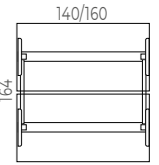

Mobility Desk	Cable Access	Desk Ref.	Screen	Cable Tray	Total RRP
140x164x64-129 cm	Push-Latch	MP673P8002T	ZB24182M14	61628	2.605,40
160x164x64-129 cm	Push-Latch	MP674P8002T	ZB25182M14	61648	2.644,60