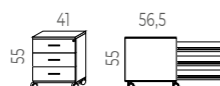

MOBILE PEDESTAL- MELAMINE

Description	Measurements	Reference	Total RRP
3 fully removable drawers White melamine frame White aluminium handles Security key and Pen Tray Standard safety wheels	41 x 56.5 x 55cm	J83200	187,60