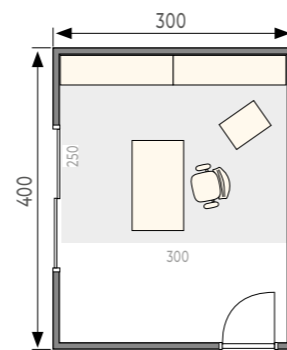

DESCRIPTION	REF.	UNITS	RRP
1	Talent 300 Desk - Folding desk with wheels. 120 x 69 x 74cm White surface and white frame.	TL372J0000	1	478,80
2	Cubic Storage - 160 x 40 x 88cm - White Finish	NL110100	1	474,60
2	Cubic Storage - 160 x 40 x 127cm - White Finish	NL115100	1	604,80
3	Mobile pedestal - 41 x 56,5 x 55cm - 3 drawer White Melamine Finish model. Key.	J83200	1	187,60
4	Efit Chair - Efit Series 10. White backrest. 2D armrests White Polyamide Base. Upholstered seat and backrest in black.	EF1511T82	1	408,80
TOTAL				2.154,60

TALENT 300 DESK
25mm White melamine surface with protective rubber edges
Folding desk top with locking/unlocking system
Ø60mm extruded aluminium bar in white
Aluminium injected legs in white
Stacking protection on legs
65mm diameter wheels. 2 locked and 2 unlocked.

Talent 300 Desk	Desk Ref.	Total RRP
120 x 69 x 74cm	TL372J0000	478,80
138 x 69 x 74cm	TL373J0000	492,80
160 x 69 x 74cm	TL374J0000	506,80
138 x 80 x 74cm	TL33J0000	508,20
160 x 80 x 74cm	TL34J0000	525,00