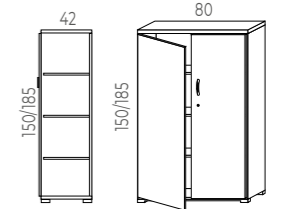

MELAMINE STORAGE

80 x 42 x 150cm Credenza
White melamine frame
White melamine shelves
Hinged Melamine Doors
White aluminium handles
Security key and Pen Tray
Anti-moisture foot with levelers

Melamine Storage	Reference	Total RRP
80 x 42 x 150cm	AR84400	347,20
80 x 42 x 185cm	AR85400	415,80