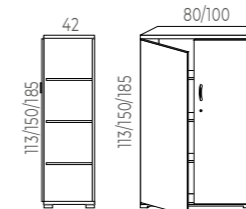

MELAMINE STORAGE WITH HINGED DOORS