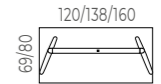

TALENT 300 DESK
25mm White melamine surface with protective rubber edges
Folding desk top with locking/unlocking system
Ø60mm extruded aluminium bar in white
Aluminium injected legs in white
Stacking protection on legs
65mm diameter wheels. 2 locked and 2 unlocked.

Talent 300 Desk	Desk Ref.	Total RRP
120 x 69 x 74cm	TL372J0000	478,80
138 x 69 x 74cm	TL373J0000	492,80
160 x 69 x 74cm	TL374J0000	506,80
138 x 80 x 74cm	TL33J0000	508,20
160 x 80 x 74cm	TL34J0000	525,00

CUBIC STORAGE
30mm Melamine surface in white
30mm Melamine sides, base, and shelves in white
10mm Melamine back panel in white
Black Polyamide leveler

Cubic Storage	Reference	Total RRP
160 x 40 x 88cm	NL110100	474,60
160 x 40 x 127cm	NL115100	604,80