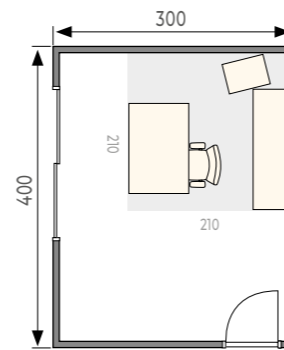

PRISMA DESK

19mm Lime Oak melamine surface
Hot rolled steel profile - Lime Oak (imitation wood)
ABS injected leveler with anti-slip pad.
White T-type "Push Latch" Cable Access
White metal cable tray

Prisma Desk	Cable Access	Desk Ref.	Cable Tray	Total RRP
120 x 60 x 74cm	No	PM12FIT	40180	492,80
120 x 80 x 74cm	Push-Latch	PM11FIT	40180	557,20
140 x 80 x 74cm	Push-Latch	PM13FIT	40100	572,60
160 x 80 x 74cm	Push-Latch	PM14FIT	40120	592,20