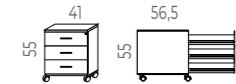

PRISMA CREDENZA

160 x 45 x 69cm Credenza
Lime Oak melamine frame
Lime Oak melamine shelves
White melamine sliding doors
Leveler base

Prisma Storage	Reference	Total RRP
160 x 45 x 69cm	PMA1601	546,00

MOBILE PEDESTAL

3 fully removable drawers
Lime Oak melamine frame
White aluminium handles
Security key and Pen Tray
Standard safety wheels

Pedestal	Reference	Total RRP
41 x 56.5 x 55cm	J83211	187,60

STAY TASK SEATING

White frame
Upholstered seat in black
Technical mesh backrest in black
2D armrests: adjustable in height and distance between armrests
Height adjustable Lumbar Support
4 position Syncro Mechanism
Trasla 7 position seat Mechanism
Gas lift height adjustment
Base: White Polyamide or White Aluminium
Silent black wheels