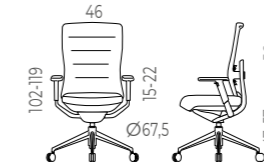

TASK SEATING

TNK FLEX TASK SEATING

Black frame
Upholstered seat in Melange Grey
Melange Grey Upholstered TEX Backrest
Height adjustable and 360° tilting backrest
3D armrests: height, backwards/forwards, sideward.
Height adjustable Lumbar Support
4 position Syncro Mechanism
Trasla 7 position seat Mechanism
Gas lift height adjustment
Base: Black Polyamide or Black Aluminium
Silent black wheels

TNK Flex Chair	Reference	Total RRP
Black Polyamide Base	Z5263BM14	749,00
Black aluminium base	Z5268BM14	817,60