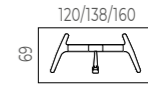

TALENT 500 DESK

25mm White melamine surface with protective rubber edges
Folding desk top with locking/unlocking system
Gas lift height adjustment system
Two piece aluminium telescopic central column. White finish
Aluminium injected legs in white
Stacking protection on legs
65mm diameter wheels. 2 locked and 2 unlocked.

Talent 500 Desk	Desk Ref.	Total RRP
120 x 69 x 74-104cm	TL572L0000	807,80
138 x 69 x 74-104cm	TL573L0000	826,00
160 x 69 x 74-104cm	TL574L0000	845,60