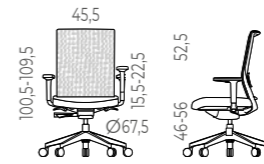

STAY TASK SEATING

White frame
Upholstered seat in black
Technical mesh backrest in black
2D armrests: adjustable in height and distance between armrests
Height adjustable Lumbar Support
4 position Syncro Mechanism
Trasla 7 position seat Mechanism
Gas lift height adjustment
Base: White Polyamide or White Aluminium
Silent black wheels

Stay Chair	Reference	Total RRP
Polyamide Base	910112T82	387,80
Aluminium Base	900112T82	428,40