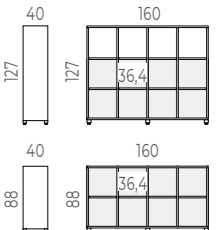

	DESCRIPTION	REF.	UNITS	RRP
1	Prisma Desk - 140 x 80 x 74cm - White/Lime Oak finish with cable Cable Access	PM13F01T	1	572,60
	White steel cable tray for cable management	40100		
2	Cubic Storage - 160 x 40 x 88cm - White/Lime Oak Finish	NL10011	1	474,60
3	Efit Chair - Efit Series 40. White backrest. 2D armrests White Polyamide Base. Black seat.	EF4211T82	1	340,20
4	Wing Chair - Polypropylene Backrest and Seat in White	WG1000	2	235,20
TOTAL				1.316,00

PRISMA DESK

19mm White melamine surface
Hot rolled steel profile - Lime Oak (imitation wood)
ABS injected leveler with anti-slip pad.
White T-type "Push Latch" Cable Access
White metal cable tray

Prisma Desk	Cable Access	Desk Ref.	Cable Tray	Total RRP
120 x 60 x 74cm	No	PM12F01	40180	492,80
120 x 80 x 74cm	Push-Latch	PM11F01T	40180	557,20
140 x 80 x 74cm	Push-Latch	PM13F01T	40100	572,60
160 x 80 x 74cm	Push-Latch	PM14F01T	40120	592,20

CUBIC STORAGE

30mm Melamine surface in lime oak finish
30mm Melamine sides, base, and shelves in white
10mm Melamine back panel in white
Black Polyamide leveler

Cubic Storage	Reference	Total RRP
160 x 40 x 88cm	NL10011	474,60
160 x 40 x 127cm	NL115110	604,80