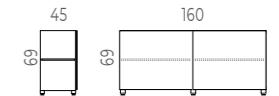

DESCRIPTION	REF.	UNITS	RRP
1	Prisma Desk - 120 x 80 x 74cm - Lime Oak finish with cable Cable Access	PM11FIT	1	557,20
	White steel cable tray for cable management	40180		
2	Prisma Credenza - 160 x 45 x 69cm - Lime Oak Finish and white sliding doors.	PMA1601	1	546,00
3	Mobile pedestal - 41 x 56.5 x 55cm - 3 drawer Lime Oak Finish model. White aluminium handles. Key.	J83211	1	187,60
4	Stay Chair - Stay with 2D armrests and lumbar support. White frame. White polyamide base. Black seat. Technical Harlequin mesh backrest in black	91012T82	1	387,80
TOTAL				1.678,60

PRISMA DESK

19mm Lime Oak melamine surface
Hot rolled steel profile - Lime Oak (imitation wood)
ABS injected leveler with anti-slip pad.
White T-type "Push Latch" Cable Access
White metal cable tray

Prisma Desk	Cable Access	Desk Ref.	Cable Tray	Total RRP
120 x 60 x 74cm	No	PM12FIT	40180	492,80
120 x 80 x 74cm	Push-Latch	PM11FIT	40180	557,20
140 x 80 x 74cm	Push-Latch	PM13FIT	40100	572,60
160 x 80 x 74cm	Push-Latch	PM14FIT	40120	592,20

PRISMA CREDENZA

160 x 45 x 69cm Credenza
Lime Oak melamine frame
Lime Oak melamine shelves
White melamine sliding doors
Leveler base

Prisma Storage	Reference	Total RRP
160 x 45 x 69cm	PMA1601	546,00

MOBILE PEDESTAL

3 fully removable drawers
Lime Oak melamine frame
White aluminium handles
Security key and Pen Tray
Standard safety wheels

Pedestal	Reference	Total RRP
41 x 56.5 x 55cm	J83211	187,60

STAY TASK SEATING

White frame
Upholstered seat in black
Technical mesh backrest in black
2D armrests: adjustable in height and distance between armrests
Height adjustable Lumbar Support
4 position Syncro Mechanism
Trasla 7 position seat Mechanism
Gas lift height adjustment
Base: White Polyamide or White Aluminium
Silent black wheels