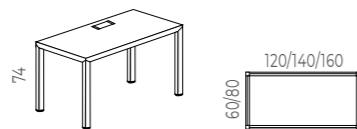

PRISMA DESK

Description	Measurements	Cable Access	Desk Ref.	Cable Tray	Total RRP
19mm White melamine surface Hot rolled steel profile - Lime Oak (imitation wood) ABS injected leveler with anti-slip pad. White T-type "Push Latch" Cable Access White metal cable tray	120 x 60 x 74cm	No	PM12F01	40180	492,80
	120 x 80 x 74cm	Push-Latch	PM11F01T	40180	557,20
	140 x 80 x 74cm	Push-Latch	PM13F01T	40100	572,60
	160 x 80 x 74cm	Push-Latch	PM14F01T	40120	592,20