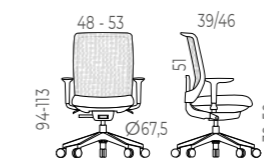

TRIM TASK SEATING

White or black frame
Lumbar Support
Upholstered seat in black
Technical mesh backrest in black
2D armrests: adjustable in height and distance between armrests
4 position Syncro Mechanism
Trasla 7 position seat Mechanism
Gas lift height adjustment
White Aluminium or Black Polyamide Base
Silent black wheels

TRIM Chair	Reference	Total RRP
White PP - White Aluminium Base	TR304210T82	499,80
Black PP - Black Polyamide Base	TR384233T82	459,20